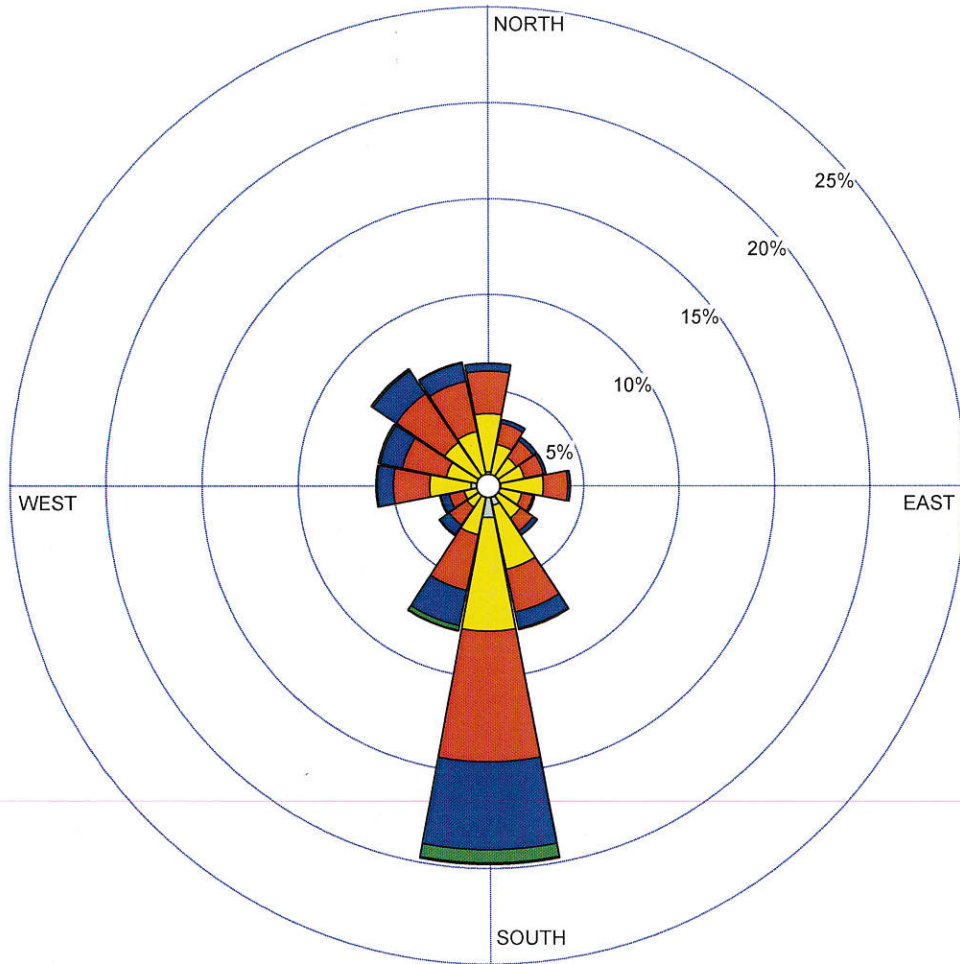

Attachment 8

Farmington Regional Airport Wind Rose

WIND ROSE PLOT:

FARMINGTON REGIONAL ARPT (93996/FAM)-Farmington, MO
January 2005-December 2015

DISPLAY:

Wind Speed
Direction (blowing from)

WIND SPEED
(Knots)

- >= 22
- 17 - 21
- 11 - 17
- 7 - 11
- 4 - 7
- 1 - 4

Calms: 5.91%

COMMENTS:

DATA PERIOD:

Start Date: 1/1/2005 - 00:00
End Date: 12/31/2015 - 23:00

COMPANY NAME:

MODELER:

CALM WINDS:

5.91%

TOTAL COUNT:

72264 hrs.

AVG. WIND SPEED:

6.78 Knots

DATE:

1/19/2016

PROJECT NO.: